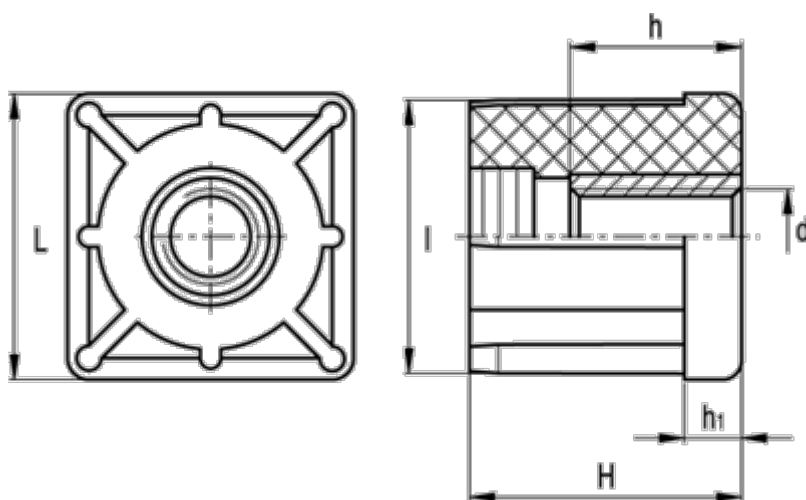

Data Sheet

Article number: 2310320064
Description: E+G Square end-cap
NDX.Q-35x2-M14

Measures

d	= M14	Tube wall thickness = 2.0
h	= 15	Weight (g) = 42
H	= 38	
h1	= 8	
Internal tube size	= 31.0	
l	= 31.0	
L	= 35	
Outer tube size	= 35	